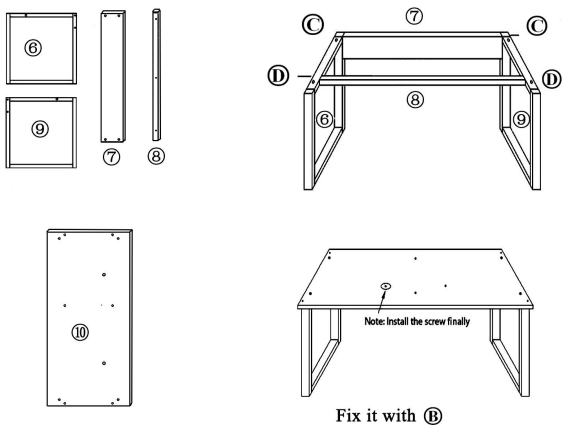

CD03

Item	A	B	C	D	E
Accesorios					
	eccentric suite	SCM nibbed screw	7CM nibbed screw	6CM flat head screw	4.5CM flat head screw

Step A:

Step C:

Step B:

Step D: