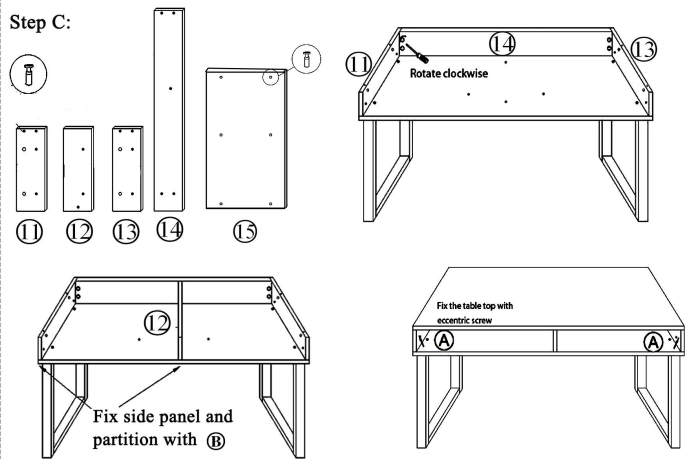

CD03

Item	A	B	C	D	E
Accesorios					
	eccentric suite	SCM nibbed screw	7CM nibbed screw	6CM flat head screw	4.5CM flat head screw

Step A:

Step C:

Step B:

Step D: