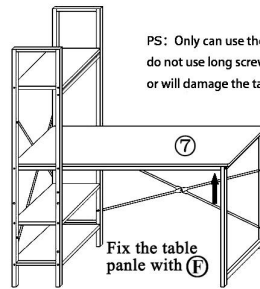

| Item | (A) | (B) | (C) | (D) | (E) | (F) |
|------------|---------------------|-----------------------|---------------------|------------------|-----|-----------------------|
| Accesorios | | | | | | |
| | 1cm flat head screw | 3.5cm flat head screw | 5cm flat head screw | 5cm nibbed screw | nut | 2.5cm flat head screw |

Step1 :

Step2 :

PS: Only can use the 2.5cm screw,
do not use long screw
or will damage the table top