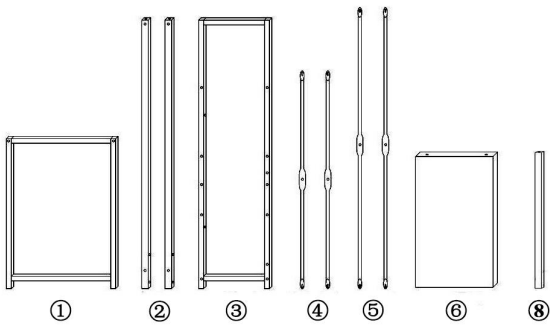

| Item | (A) | (B) | (C) | (D) | (E) | (F) |
|------------|---------------------|-----------------------|---------------------|------------------|-----|-----------------------|
| Accesorios | | | | | | |
| | 1cm flat head screw | 3.5cm flat head screw | 5cm flat head screw | 5cm nibbed screw | nut | 2.5cm flat head screw |

Step1 :

Step2 :

PS: Only can use the 2.5cm screw,
do not use long screw
or will damage the table top